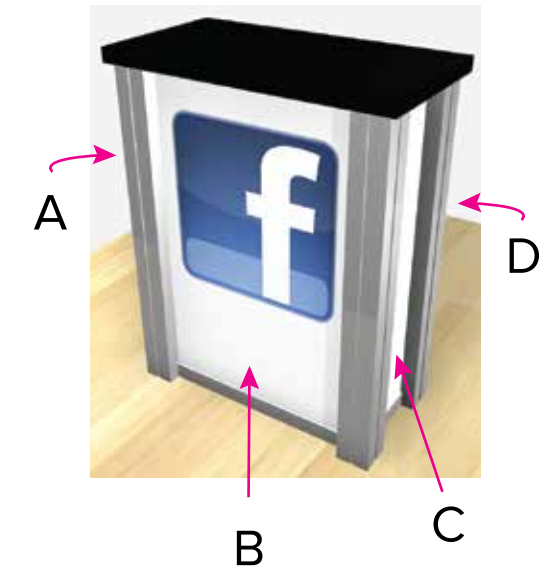

# Graphic Template Small Rectangular Counter - Sintra

1/4" of graphic perimeter is hidden by extrusion

NOTE: All Raster Art (jpg, tiff,psd, png, etc.) must be at least 100 dpi at print size.