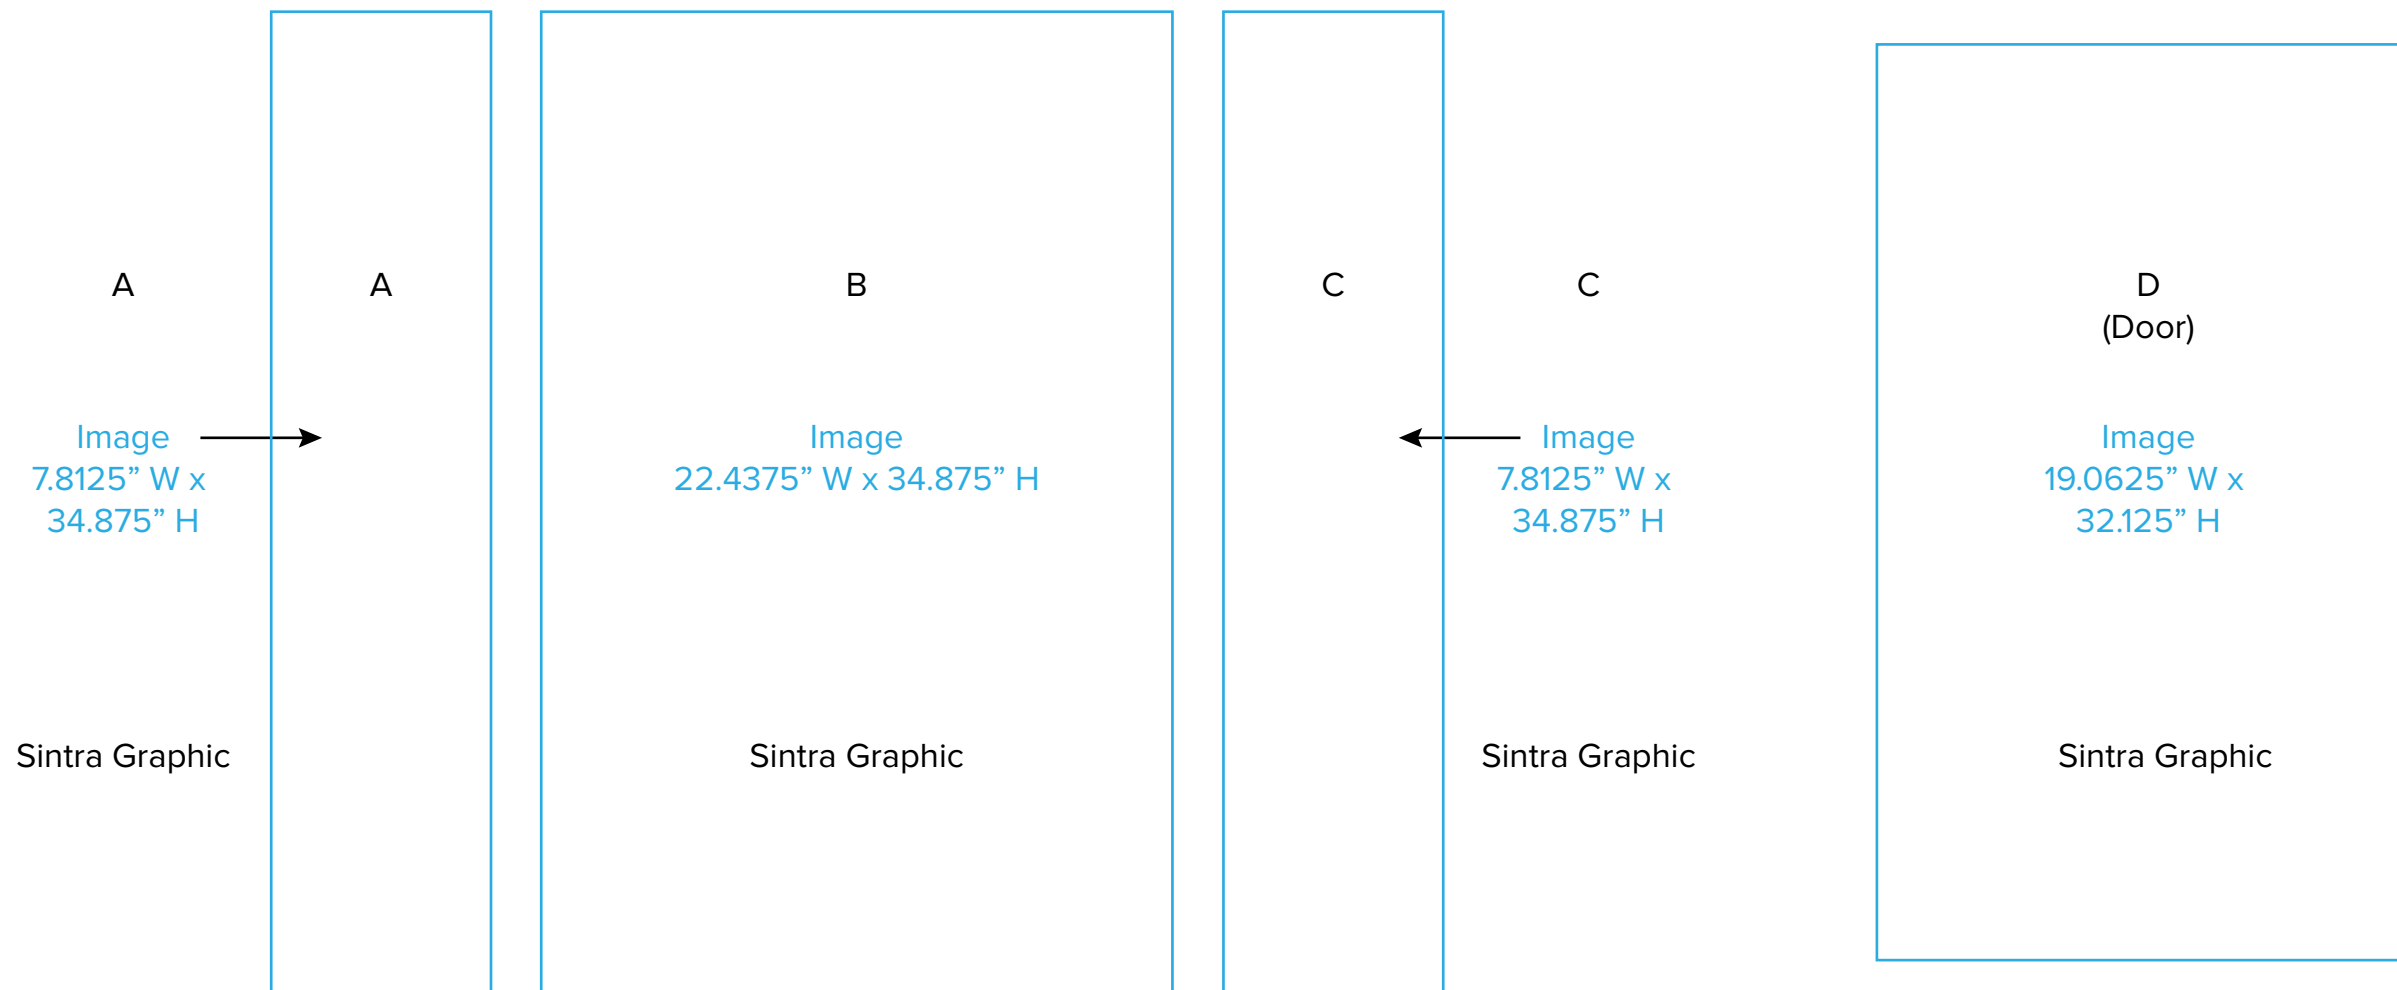

# Graphic Template Small Rectangular Counter - Sintra

1/4" of graphic perimeter is hidden by extrusion

NOTE: All Raster Art (jpg, tiff,psd, png, etc.) must be at least 100 dpi at print size.